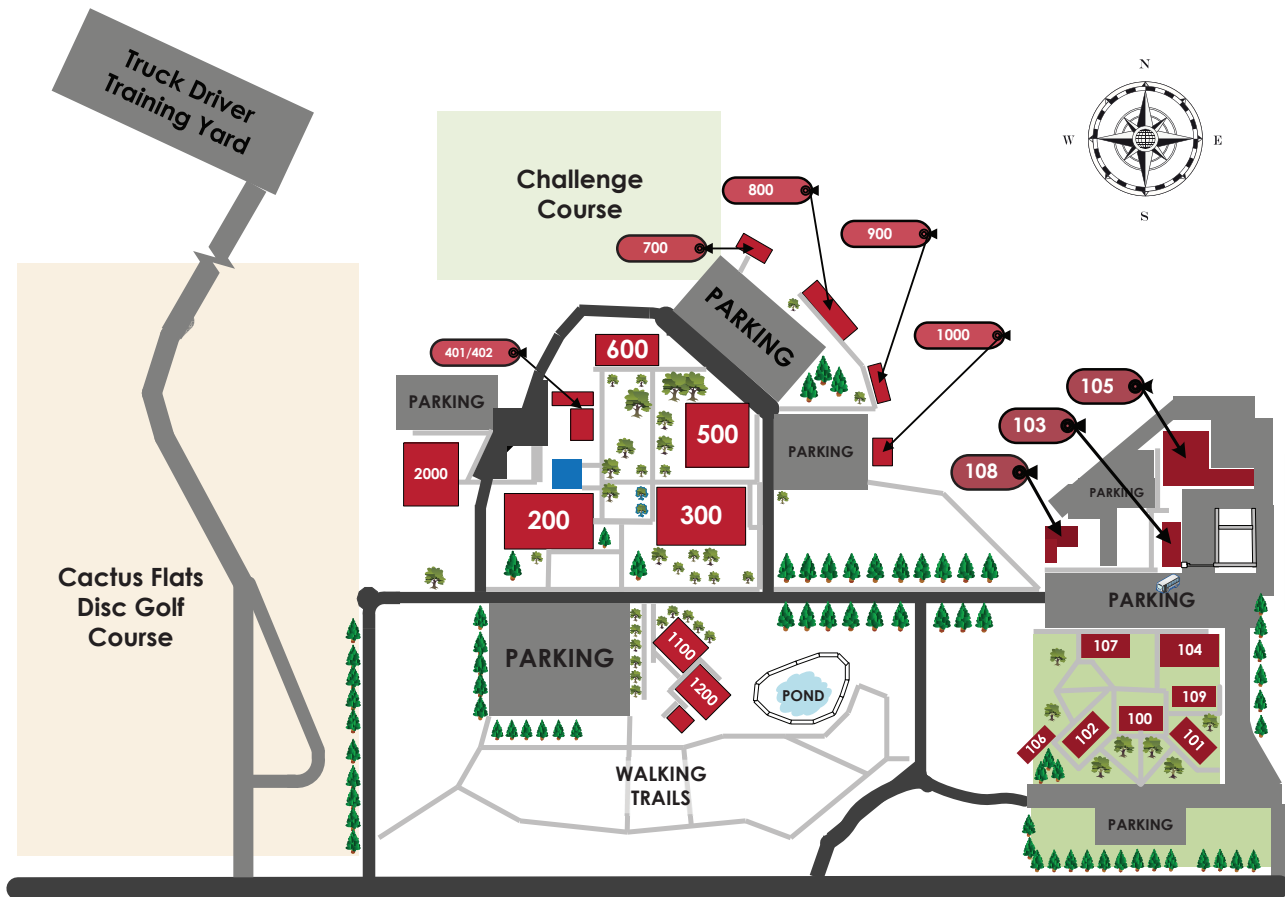

Neal Campus - Kingman

Temporary Campus Directory

BUILDING 100	Office of the President Office of Student Services Office of Instruction
BUILDING 101	Human Resources
BUILDING 102	Financial Services
BUILDING 103	Call Center* Information Technology*
BUILDING 104	Marketing & Public Information Office* Office of the Registrar* VA Services* Welding Technology
BUILDING 105	Shipping & Receiving Facility Services Graphic Arts Lapidary Lab Ceramics Lab
BUILDING 108	Financial Aid Foundation
BUILDING 109	Welding Technologies Lab
BUILDING 200	Campus Food Services Faculty Office Multipurpose Room (240) EMS/MEA Classrooms & Labs
BUILDING 300	Campus Administration Office of Campus Deans Testing Center Library / Computer Center Student Success Center Student Services
BUILDING 401/402	Classrooms Environmental Science Lab
BUILDING 500	Classrooms Student Commons
BUILDING 600	Classrooms
BUILDING 800	Fitness Center Institutional Research
BUILDING 900	Pre-College Studies
BUILDING 1000	Trainco Driver Training
BUILDING 1100	Life Science
BUILDING 1200	Chemistry Lab
BUILDING 2000	Classrooms Corporate Education Small Business Development Center