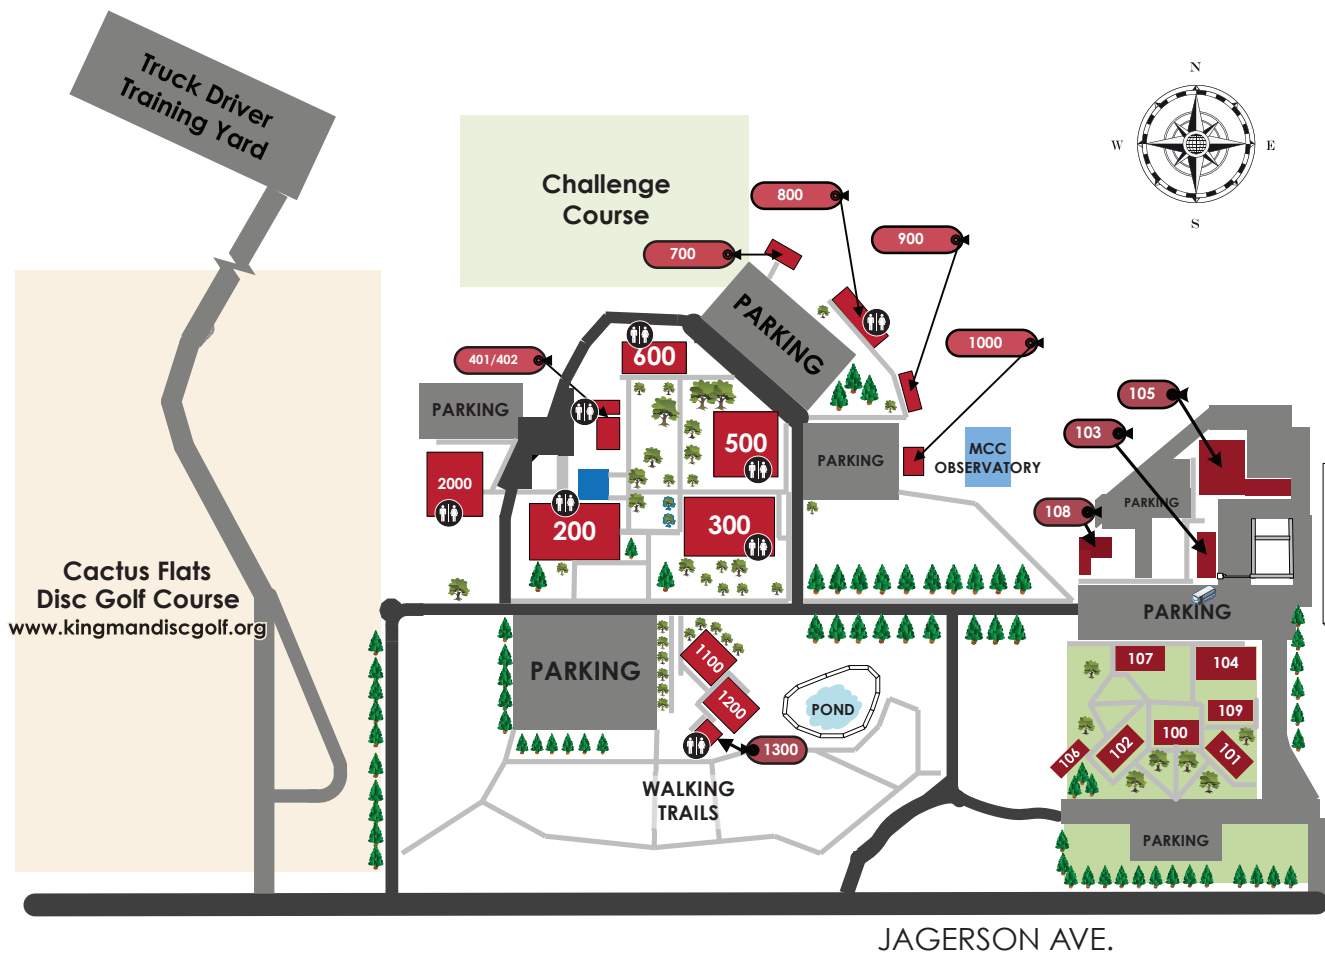

Neal Campus - Kingman

Campus Directory

BUILDING 100	Office of the President Office of Student Services Office of Instruction
BUILDING 101	Human Resources Marketing & Public Information Office
BUILDING 102	Business Services
BUILDING 103	Information Technology
BUILDING 104	Welding Technology
BUILDING 105	Shipping & Receiving Facility Services Graphic Arts Lapidary Lab Ceramics Lab
BUILDING 107	Call Center Financial Aid Office of the Registrar VA Services
BUILDING 108	Truck Driving Institutional Research and Innovation Transformation
BUILDING 109	Welding Technologies Lab
BUILDING 200	Campus Food Services Faculty Office Multipurpose Room (240) EMS/MEA Classrooms & Labs
BUILDING 300	Campus Administration Office of Campus Deans Testing Center Library / Computer Center Student Success Center Student Services
BUILDING 401/402	Classrooms Environmental Science Lab
BUILDING 500	Classrooms Student Commons
BUILDING 600	Pending Assignment
BUILDING 700	WACOG Child Care Center
BUILDING 800	Art Fitness Center
BUILDING 900	Pre-College Studies
BUILDING 1100	Classrooms
BUILDING 1200	Chemistry Lab Classrooms
BUILDING 2000	Classrooms Corporate & Community Education Small Business Development Center Foundation