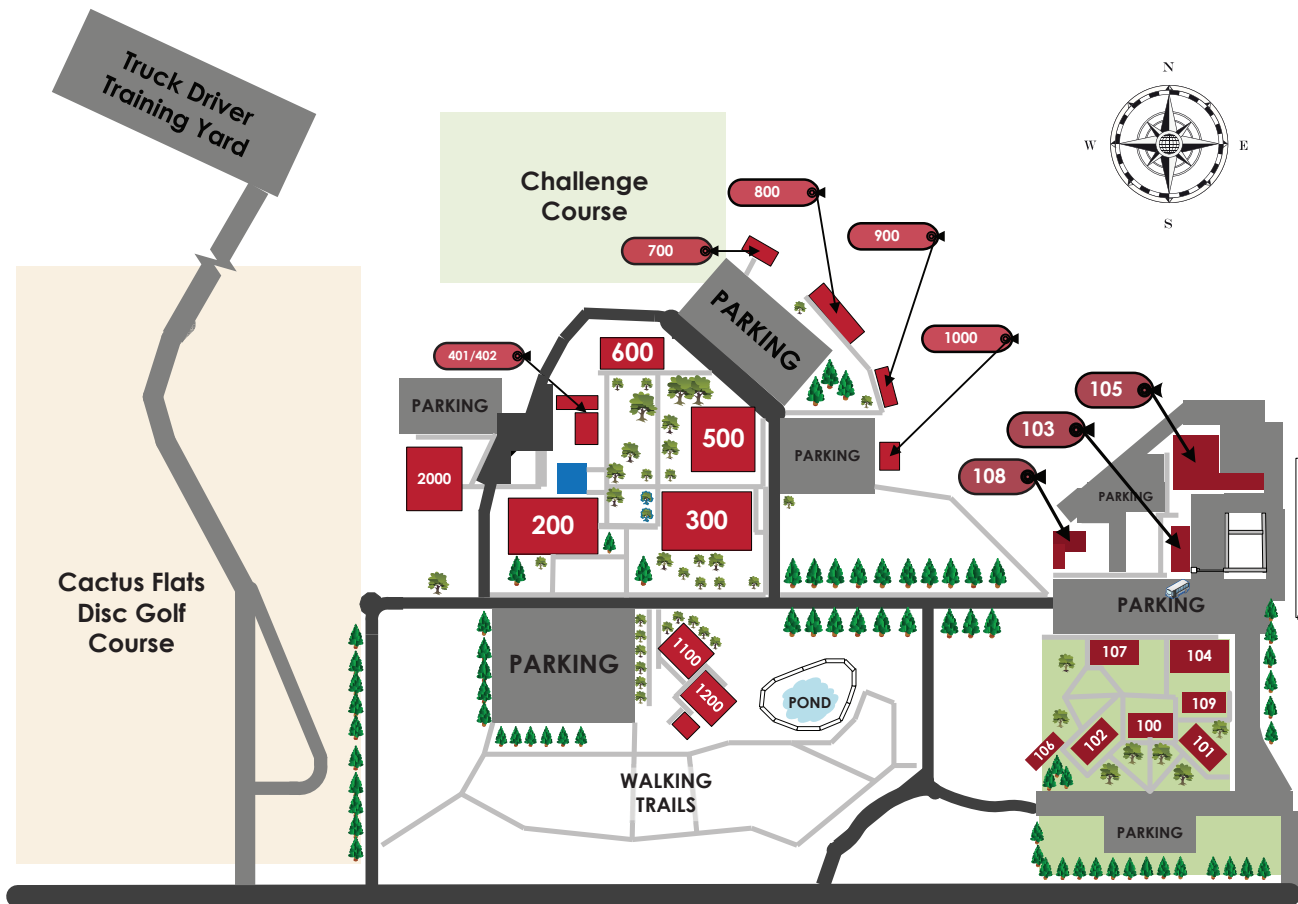

Neal Campus - Kingman

Campus Directory

BUILDING 100	Office of the President Office of Student Services Office of Instruction
BUILDING 101	Human Resources Marketing & Public Information Office
BUILDING 102	Business Services
BUILDING 103	Information Technology
BUILDING 104	Welding Technology
BUILDING 105	Shipping & Receiving Facility Services Graphic Arts Lapidary Lab Ceramics Lab
BUILDING 107	Call Center Financial Aid Office of the Registrar VA Services
BUILDING 108	Truck Driving
BUILDING 109	Welding Technologies Lab
BUILDING 200	Campus Food Services Faculty Office Multipurpose Room (240) EMS/MEA Classrooms & Labs
BUILDING 300	Campus Administration Office of Campus Deans Testing Center Library / Computer Center Student Success Center Student Services
BUILDING 401/402	Classrooms Environmental Science Lab
BUILDING 500	Classrooms Student Commons
BUILDING 600	Pending Assignment
BUILDING 700	WACOG Child Care Center
BUILDING 800	Art Fitness Center Institutional Research
BUILDING 900	Pre-College Studies
BUILDING 1000	Student Activities Council
BUILDING 1100	Life Science
BUILDING 1200	Chemistry Lab
BUILDING 2000	Classrooms Corporate Education Small Business Development Center Foundation