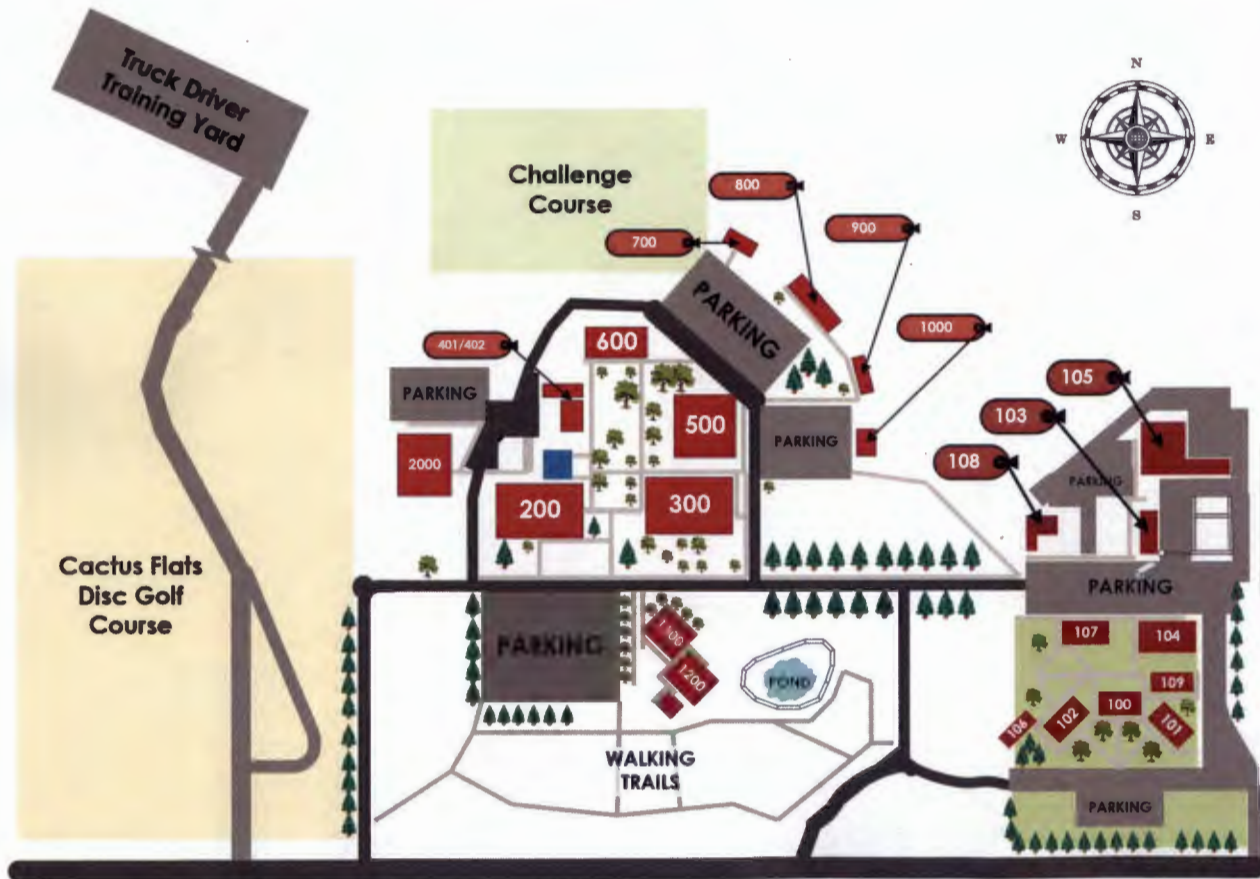

Neal Campus - Kingman

Campus Directory

BUILDING 100	Office of the President Office of Student Services Office of Instruction
BUILDING 101	Human Resources Marketing & Public Information Office
BUILDING 102	Financial Services
BUILDING 103	Information Technology
BUILDING 104	Welding Technology
BUILDING 105	Shipping & Receiving Facility Services Graphic Arts Lapidary Lab Ceramics Lab
BUILDING 107	Call Center Financial Aid Office of the Registrar VA Services
BUILDING 108	Foundation
BUILDING 109	Welding Technologies Lab
BUILDING 200	Campus Food Services Faculty Office Multipurpose Room (240) EMS/MEA Classrooms & Labs
BUILDING 300	Campus Administration Office of Campus Deans Testing Center Library / Computer Center Student Success Center Student Services
BUILDING 401/402	Classrooms Environmental Science Lab
BUILDING 500	Classrooms Student Commons
BUILDING 600	Classrooms
BUILDING 800	Art Fitness Center Institutional Research
BUILDING 900	Pre-College Studies
BUILDING 1000	Truck Driver Training
BUILDING 1100	Life Science
BUILDING 1200	Chemistry Lab
BUILDING 2000	Classrooms Corporate Education Small Business Development Center