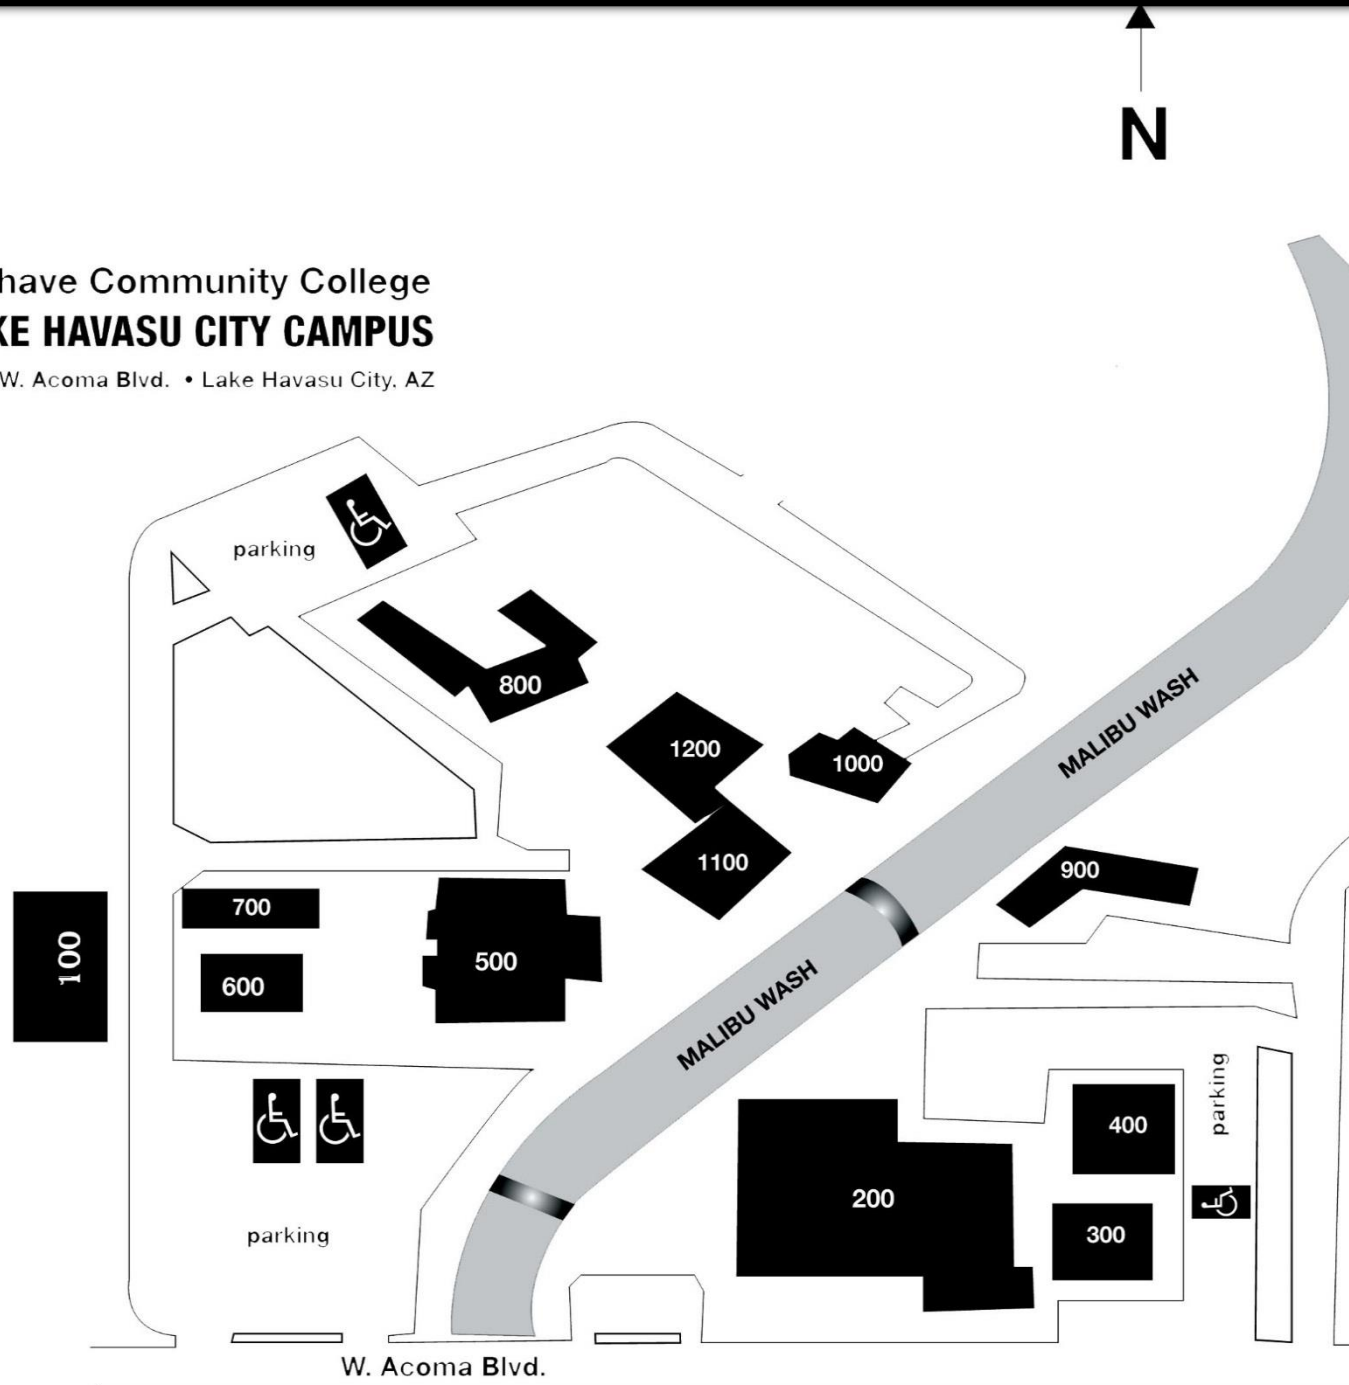

Campus Directory

Mohave Community College LAKE HAVASU CITY CAMPUS

1977 W. Acoma Blvd. • Lake Havasu City, AZ

- 100 HVAC Lab
Sculpture
Ceramics
Art
Jewelry
Lapidary
- 200 Campus Administration
Academic Advising
Student Services
Testing
Disabilities Services
Financial Aid
College Prep Services
Registration
Community Outreach
NAU
- 300 Classrooms
- 400 Chemistry Lab
Biology Lab
- 500 Classrooms
- 600 Multipurpose Room
- 700 Student Lounge
Fitness Center
- 800 Classrooms
- 900 Maintenance Dept.
- 1000 Bookstore
- 1100 Nursing
- 1200 Library & Computer Lab