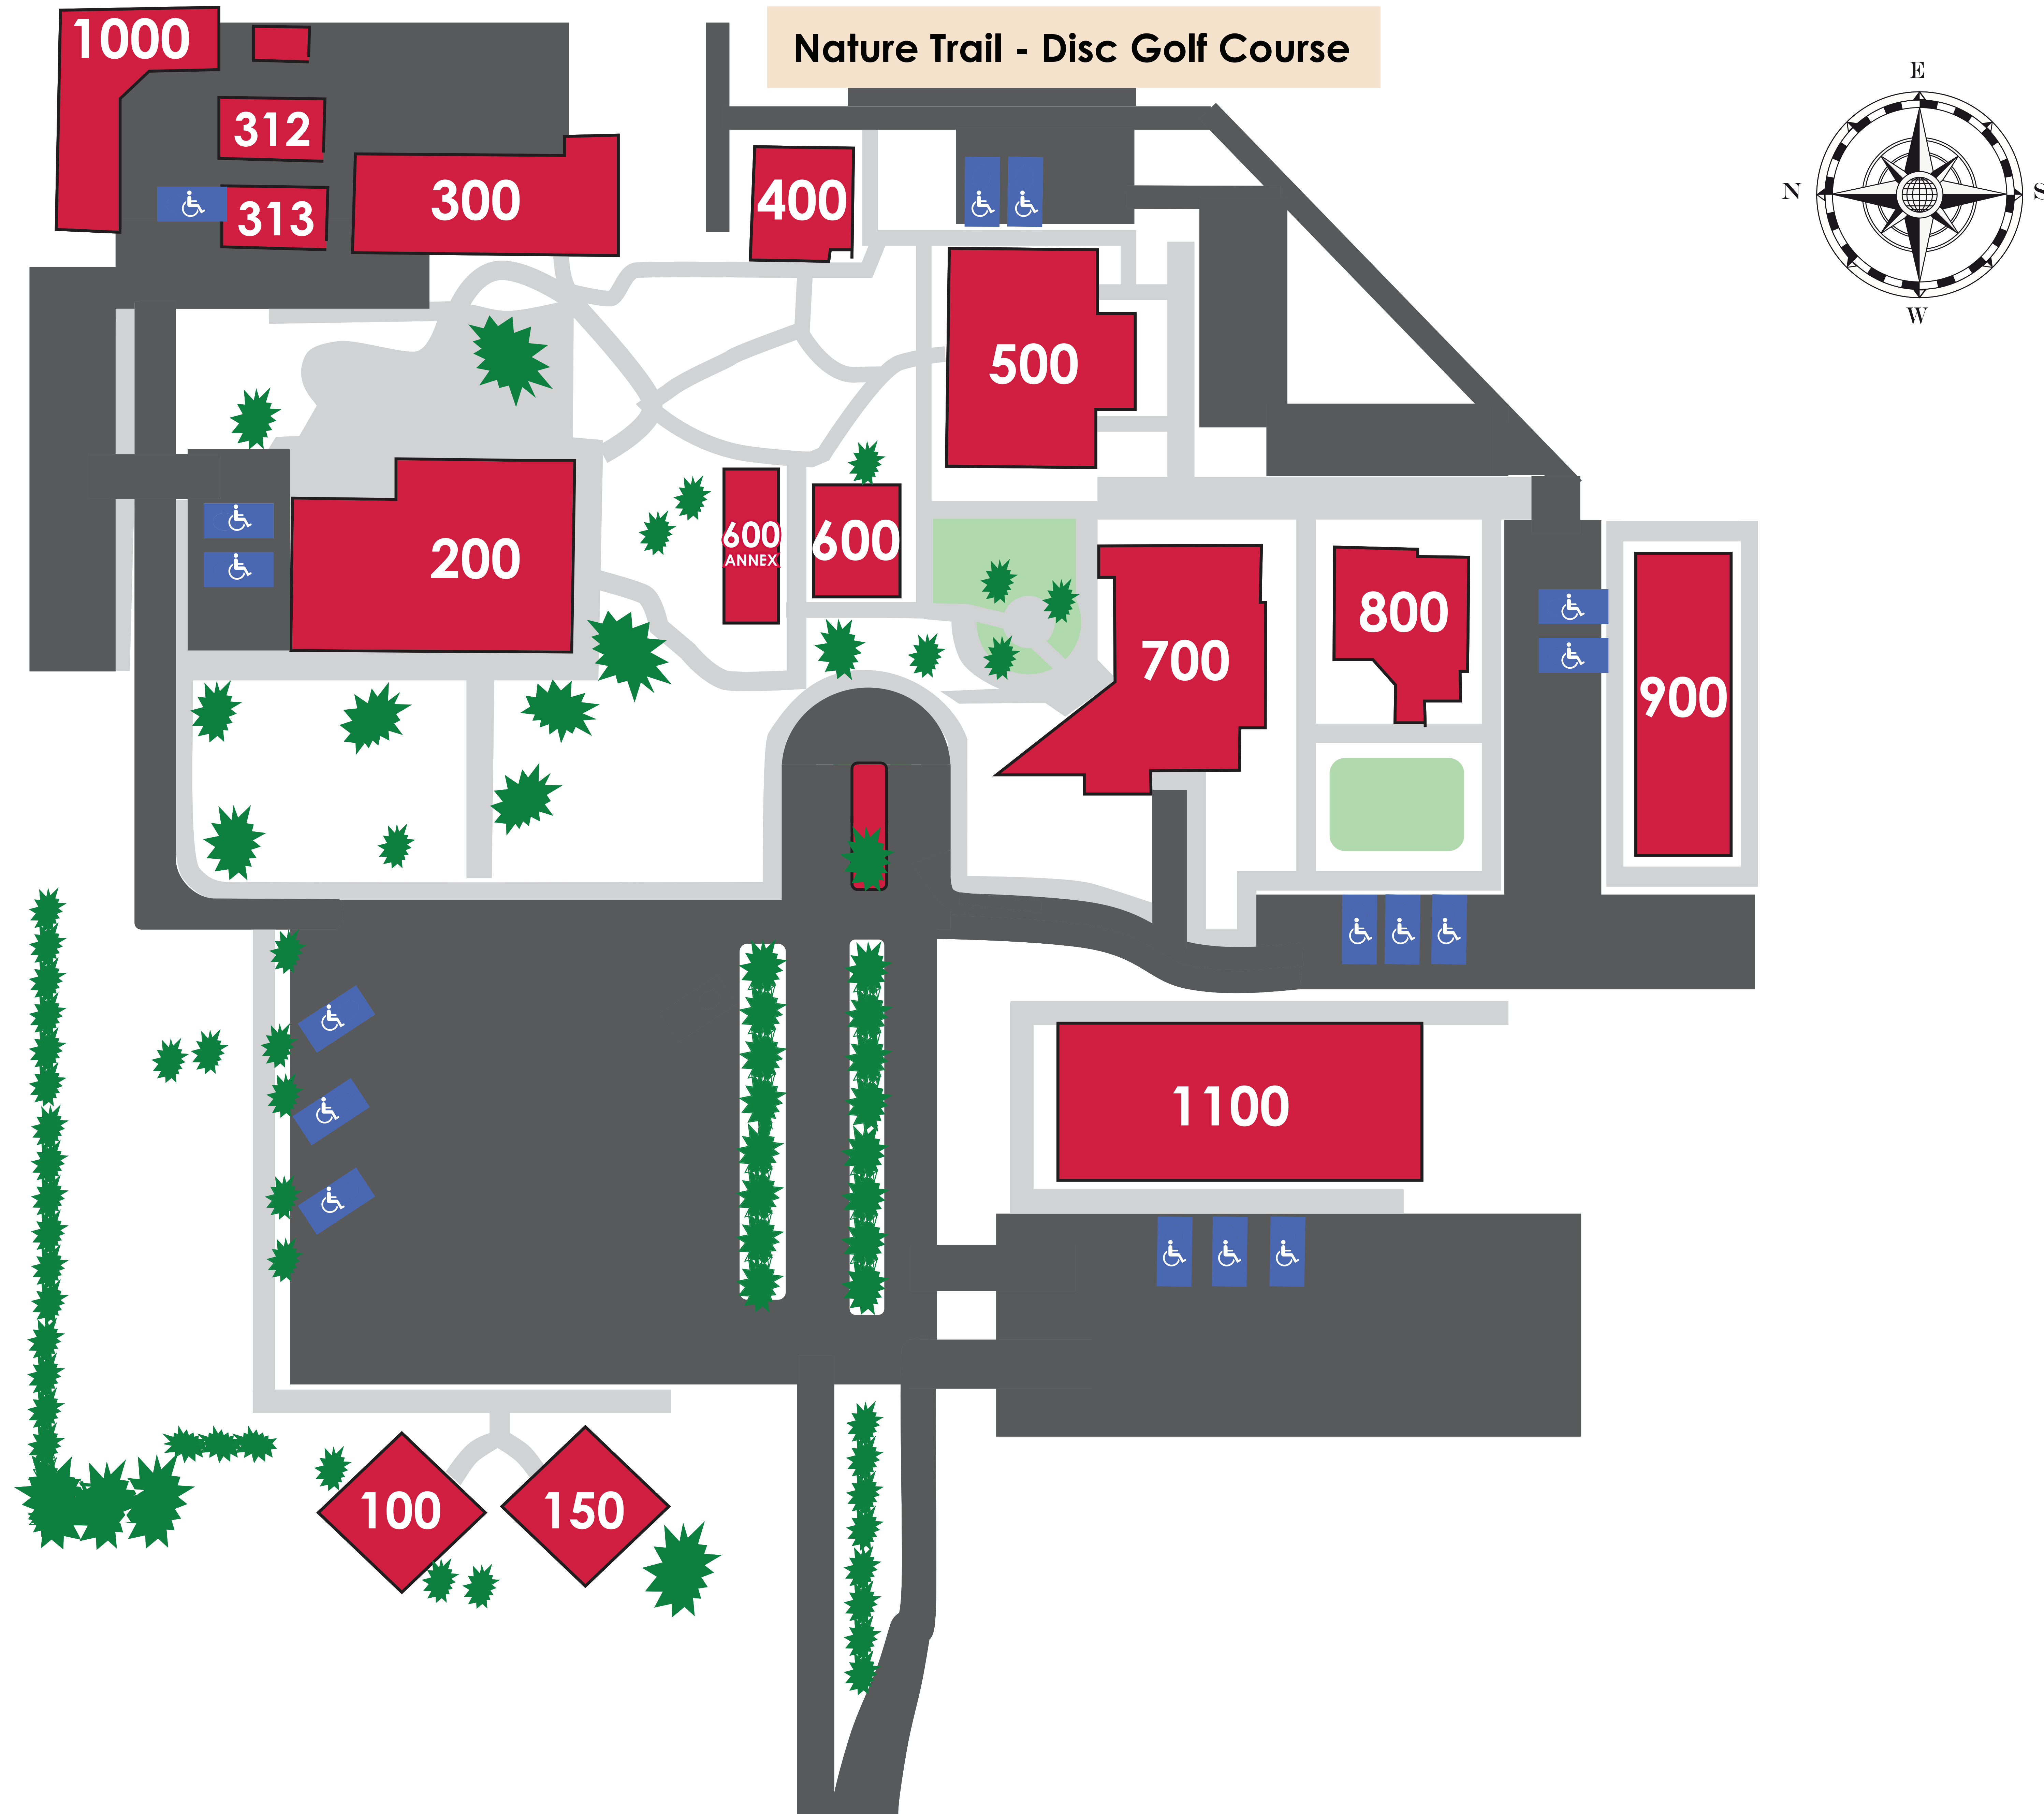

# Bullhead City Campus

## CAMPUS DIRECTORY

BUILDING 100	Classrooms 100-104
BUILDING 150	Classrooms 151-154
BUILDING 200	Academic Advising Administration Culinary Arts Financial Aid Disability Services Registration Student Services Office Sunset Room Testing Center
BUILDING 300	Ceramics Lab/Art HVAC Jewelry/Lapidary Lab
BUILDING 312	Maintenance Department
BUILDING 313	Welding Technology
BUILDING 400	Classrooms 401-403
BUILDING 500	Classroom 501-509 Community Education
BUILDING 600	Multipurpose Room
BUILDING 600 ANNEX	Classroom 601 Faculty Offices
BUILDING 700	Fitness Center Student Success Center Library
BUILDING 800	Classrooms 801-808
BUILDING 900	Chemistry Lab Classrooms 901-909 Dental Clinic Legacy Allied Health Bldg. I Nursing
BUILDING 1000	Auto Technology
BUILDING 1100	Biology Lab EMS Legacy Allied Health Bldg II Legacy Foundation Office Medical Assisting Radiologic Technology