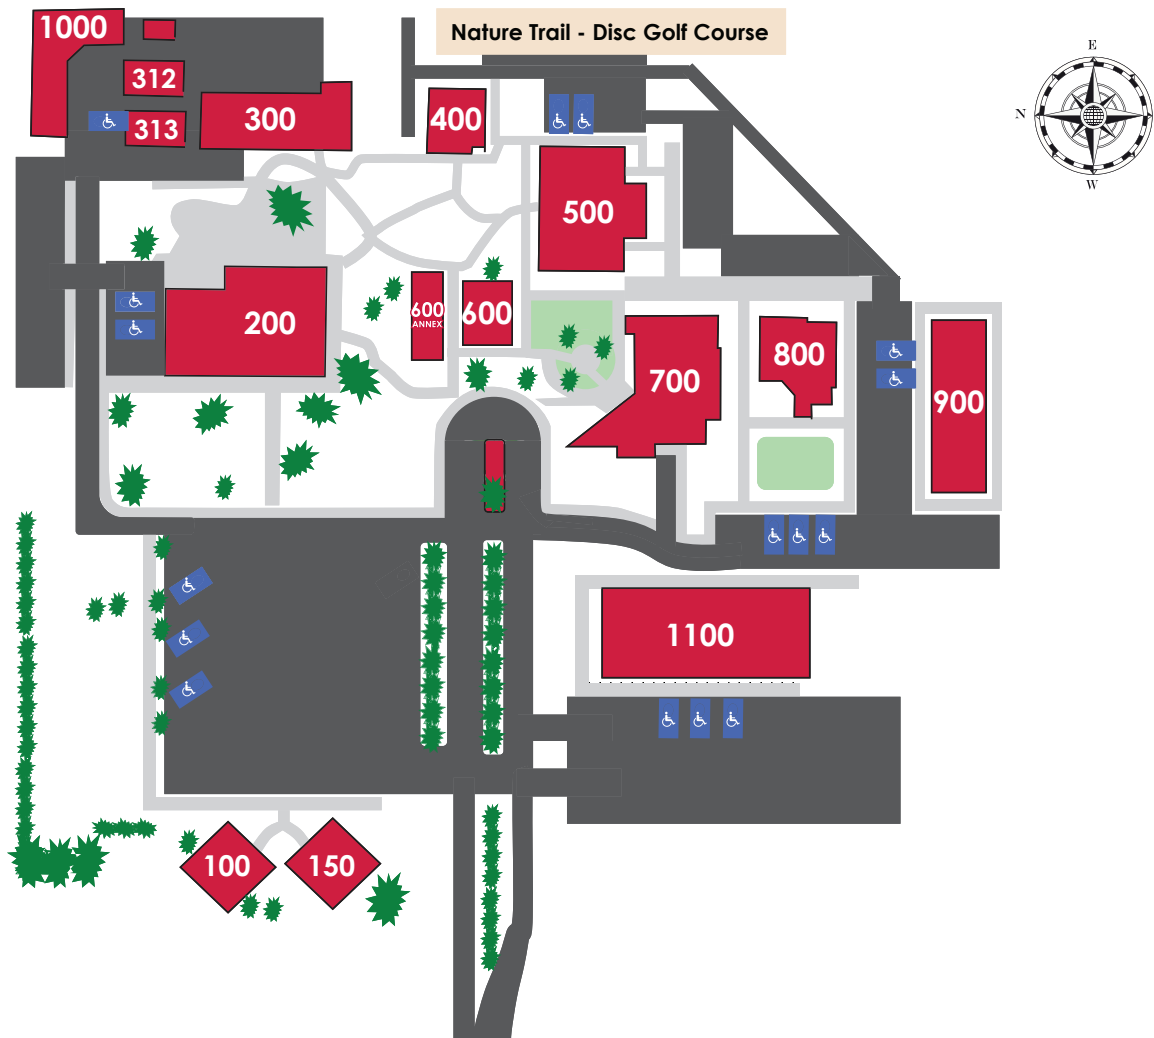

# Bullhead City Campus Directory

BUILDING 100	Classrooms 100-104
BUILDING 150	Classrooms 151-154
BUILDING 200	Academic Advising Administration Culinary Arts Financial Aid Disability Services Registration Student Services Office Sunset Room Testing Center
BUILDING 300	Ceramics Lab/Art HVAC Jewelry/Lapidary Lab
BUILDING 312	Maintenance Department
BUILDING 313	Welding Technology
BUILDING 400	Classrooms 401-403
BUILDING 500	Classroom 501-509 Community Education
BUILDING 600	Multipurpose Room
BUILDING 600 ANNEX	Classroom 601 Faculty Offices
BUILDING 700	Fitness Center Student Success Center Library
BUILDING 800	Classrooms 801-808
BUILDING 900	Chemistry Lab Classrooms 901-909 Dental Clinic Legacy Allied Health Bldg. I Nursing
BUILDING 1000	Auto Technology
BUILDING 1100	Biology Lab EMS Legacy Allied Health Bldg II Legacy Foundation Office Medical Assisting Radiologic Technology