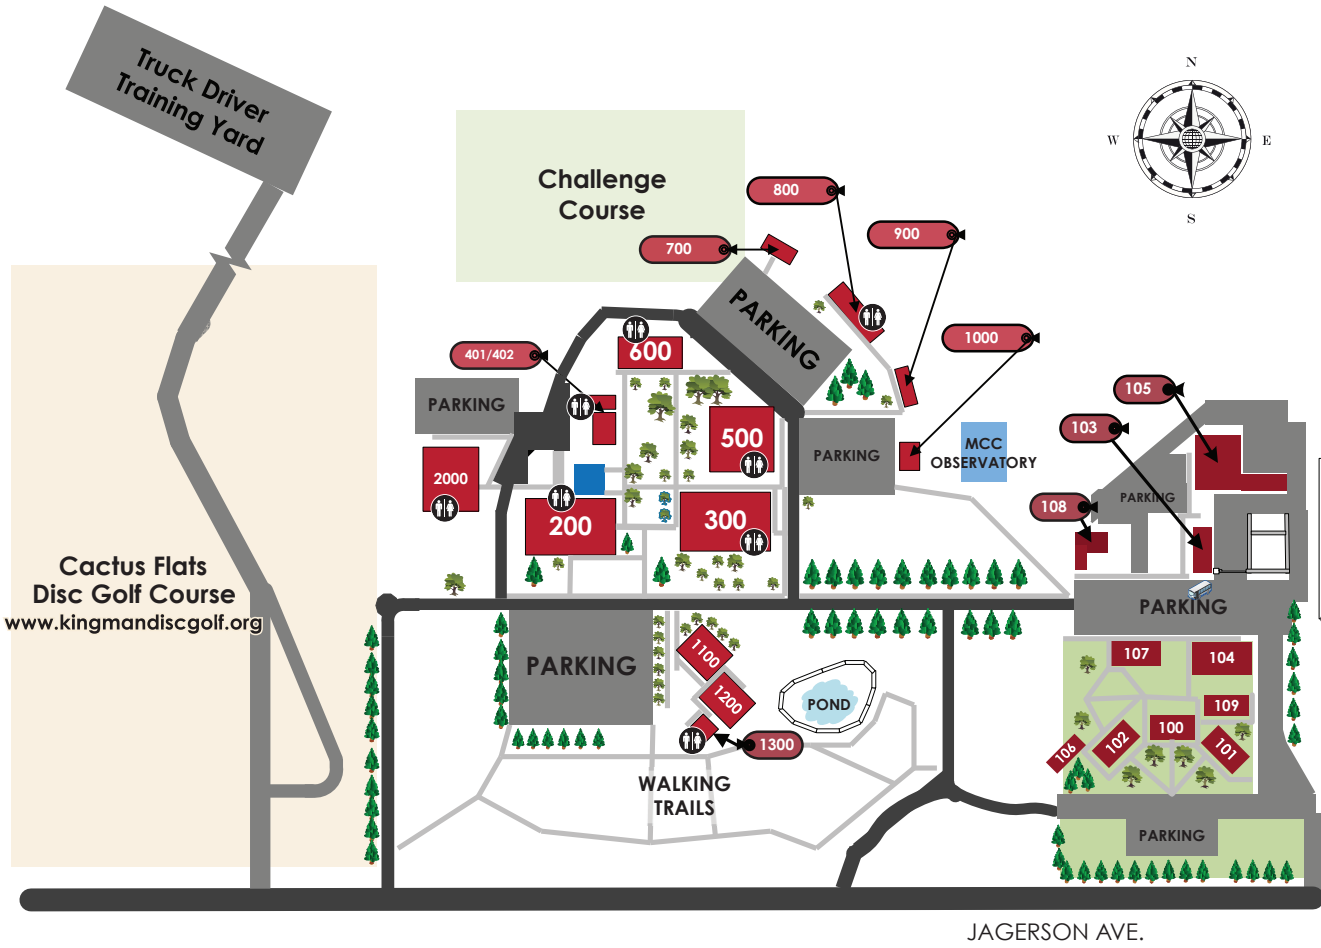

Neal Campus - Kingman

Campus Directory

BUILDING 100	Office of the President Office of Instruction & Enrollment Management Office of Administrative Services
BUILDING 101	Employees Services
BUILDING 102	Business Services
BUILDING 103	Information Technology
BUILDING 104	Welding Technology
BUILDING 105	Shipping & Receiving Facility Services Phoenix Trucking Lapidary Lab Ceramics Lab
BUILDING 106	Institutional Research
BUILDING 107	Call Center Financial Aid Office of the Registrar Office of Student Services Office of Student Success & Retention Office of Recruitment
BUILDING 108	Marketing & Public Information Office Information Technology
BUILDING 109	Welding Technologies Lab
BUILDING 200	Bighorn Café Faculty Office's Multipurpose Room (240) MEA Classrooms & Labs Office of Instruction
BUILDING 300	Student Advising Office of Campus Dean Testing Center Library/Computer Center Student Success Center Student Services Veterans Services
BUILDING 401/402	Classrooms Environmental Science Lab
BUILDING 500	Classrooms Student Commons NAU Enrollment Management
BUILDING 600	Fitness Center Electrical Program Electrical Lab Classrooms
BUILDING 700	WACOG Child Care Center
BUILDING 1100	Classrooms
BUILDING 1200	Chemistry Lab Classrooms
BUILDING 2000	Classrooms Foundation Office of Center for Teaching & Learning