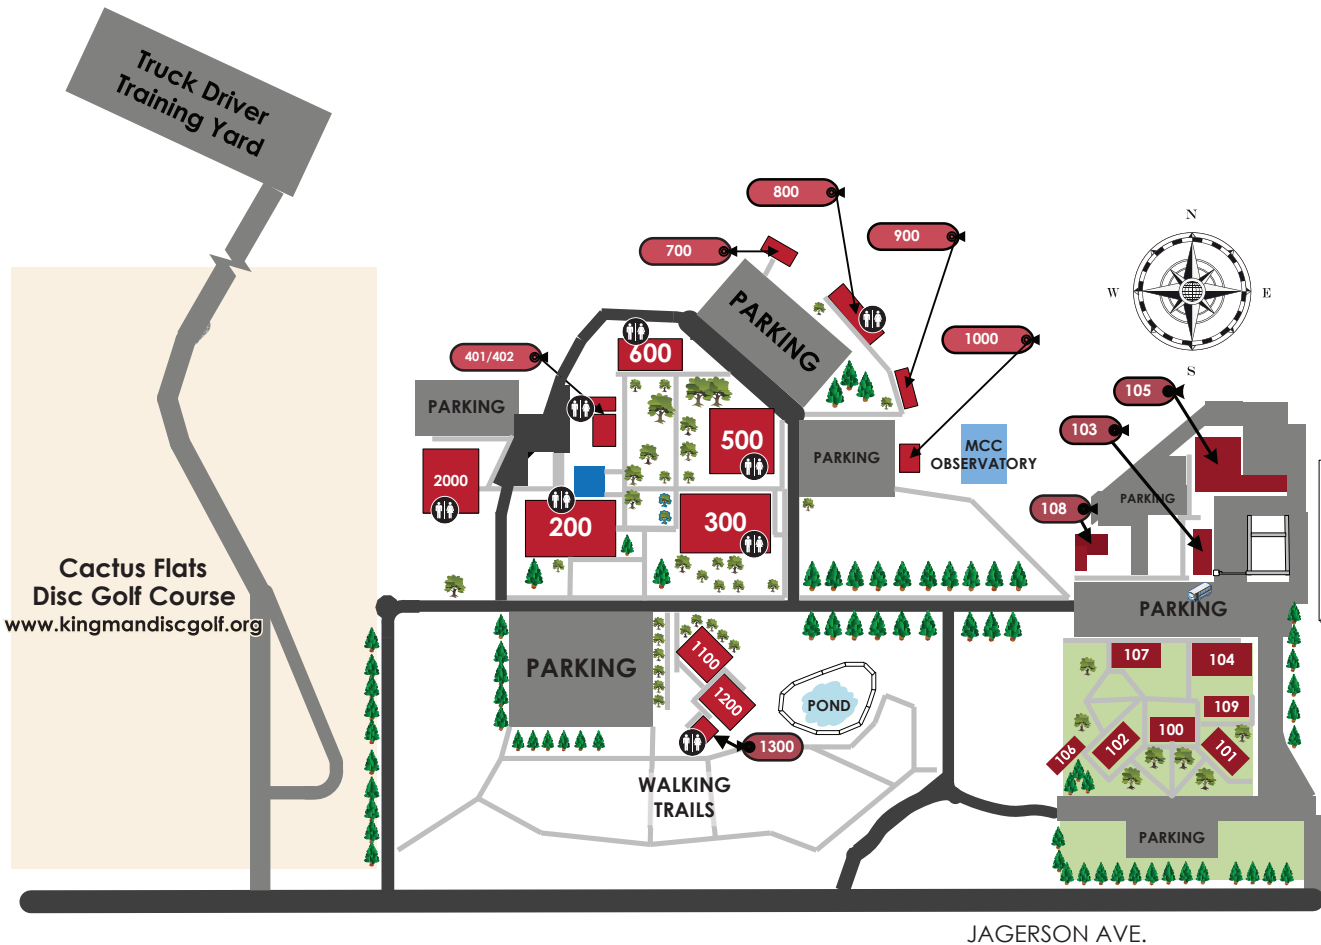

Neal Campus - Kingman

Campus Directory

BUILDING 100	Office of the President Office of Instruction & Enrollment Management Office of Administrative Services
BUILDING 101	Employees Services Facilities Department
BUILDING 102	Business Services
BUILDING 103	Information Technology
BUILDING 104	Welding Technology HVAC
BUILDING 105	Shipping & Receiving Facility Services Emergency Medical Services Lapidary Lab Ceramics Lab
BUILDING 106	Institutional Research
BUILDING 107	Call Center Financial Aid Office of the Registrar Office of Student Services Office of Student Success & Retention Office of Recruitment
BUILDING 108	Marketing & Public Information Office Information Technology
BUILDING 109	Welding Technologies Lab
BUILDING 200	Bighorn Café Faculty Office's Multipurpose Room (240) MEA Classrooms & Labs Office of Instruction Office of Center for Teaching & Learning
BUILDING 300	Student Advising Office of Campus Dean Testing Center Library/Computer Center Student Success Center Student Services Veterans Services
BUILDING 400	Classrooms Art Classrooms
BUILDING 500	Classrooms Student Commons NAU Enrollment Management
BUILDING 600	Fitness Center Electrical Program Electrical Lab Classrooms
BUILDING 700-800	WACOG Child Care Center
BUILDING 900	Truck Driving
BUILDING 1000	Student Activities Council
BUILDING 1100	Classrooms Esports
BUILDING 1200	Chemistry Lab Biology Classrooms
BUILDING 2000	Classrooms Foundation